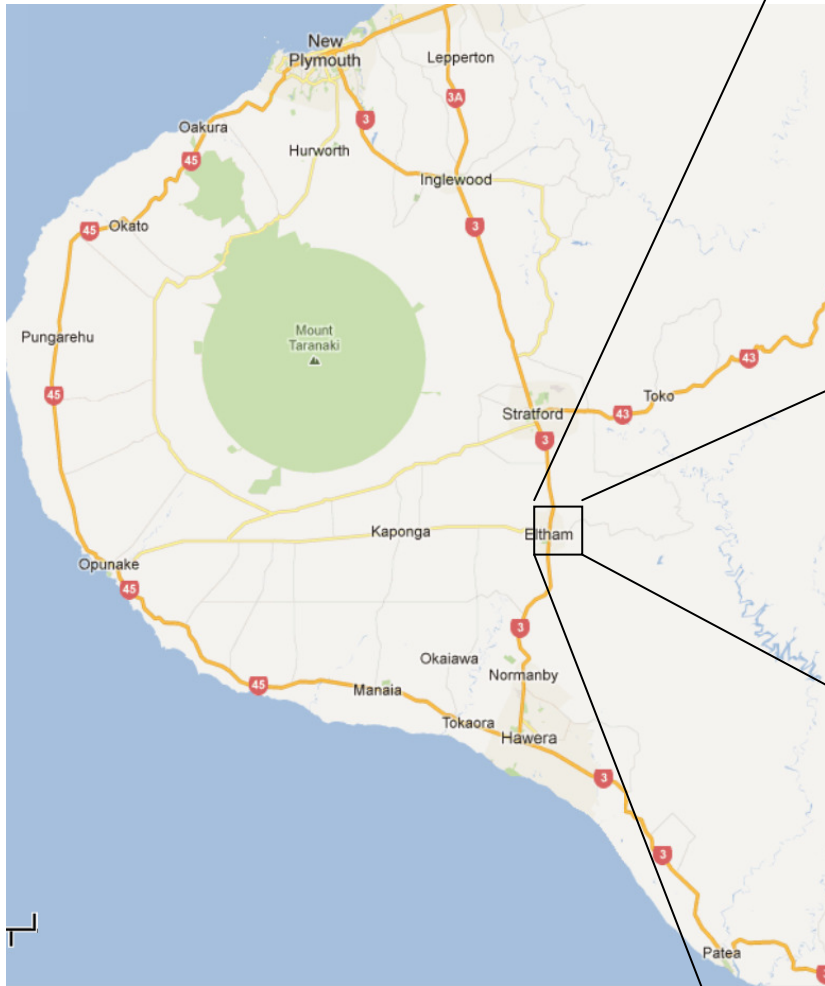

Welcome to the Eltham Presbyterian Camp

On arrival please drive straight up the driveway and park in the gravel parking area